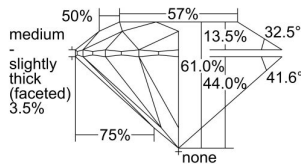

GIA®

FACSIMILE

GIA REPORT 2497484281

Verify this report at GIA.edu

GIA NATURAL DIAMOND DOSSIER®

May 28, 2024
GIA Report Number 2497484281
Shape and Cutting Style ..... Round Brilliant
Measurements ..... 4.56 - 4.57 x 2.78 mm

GRADING RESULTS

Carat Weight ..... 0.35 carat
Color Grade ..... G
Clarity Grade VS1
Cut Grade ..... Excellent

ADDITIONAL GRADING INFORMATION

Polish ..... Excellent
Symmetry ..... Excellent
Fluorescence ..... None
Clarity Characteristics..... Crystal, Cloud, Needle, Pinpoint
Inscription(s): GIA 2497484281

PROPORTIONS

Profile to actual proportions

GRADING SCALES

GIA COLOR SCALE	GIA CLARITY SCALE	GIA CUT SCALE	
D	FLAWLESS	EXCELLENT	
E	INTERNALLY FLAWLESS		
F		VVS₁	VERY GOOD
G	VVS₂		
H	VS₁	GOOD	
I	VS₂		
J	SI₁	FAIR	
K	SI₂		
L	I₁	POOR	
M	I₂		
N	I₃		
O