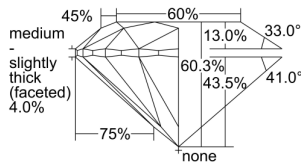

GIA®

FACSIMILE

GIA REPORT 2497493712

Verify this report at GIA.edu

GIA NATURAL DIAMOND DOSSIER®

May 29, 2024
GIA Report Number **2497493712**
Shape and Cutting Style ..... **Round Brilliant**
Measurements ..... **5.11 - 5.14 x 3.09 mm**

GRADING RESULTS

Carat Weight ..... **0.50 carat**
Color Grade ..... **D**
Clarity Grade **VVS1**
Cut Grade ..... **Excellent**

ADDITIONAL GRADING INFORMATION

Polish ..... **Excellent**
Symmetry ..... **Excellent**
Fluorescence ..... **Faint**
Clarity Characteristics ..... **Pinpoint**
Inscription(s): **GIA 2497493712**

PROPORTIONS

Profile to actual proportions

GRADING SCALES

GIA COLOR SCALE	GIA CLARITY SCALE	GIA CUT SCALE	
D	FLAWLESS	EXCELLENT	
E	INTERNALLY FLAWLESS		
F		VVS₁	VERY GOOD
G	VVS₂		
H	VS₁	GOOD	
I	VS₂		
J	SI₁	FAIR	
K	SI₂		
L	I₁	POOR	
M	I₂		
N	I₃		
O			
P			
Q			
R			
S			
T			
U			
V			
W			
X			
Y			
Z