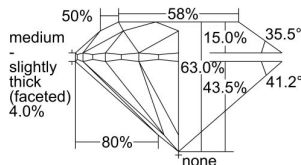

GIA®

FACSIMILE

GIA REPORT 2497509156

Verify this report at GIA.edu

GIA NATURAL DIAMOND DOSSIER®

May 29, 2024
GIA Report Number 2497509156
Shape and Cutting Style ..... Round Brilliant
Measurements ..... 5.59 - 5.66 x 3.54 mm

GRADING RESULTS

Carat Weight ..... 0.70 carat
Color Grade ..... K
Clarity Grade S11
Cut Grade ..... Excellent

ADDITIONAL GRADING INFORMATION

Polish ..... Excellent
Symmetry ..... Very Good
Fluorescence ..... Faint
Clarity Characteristics ..... Crystal
Inscription(s): GIA 2497509156

PROPORTIONS

Profile to actual proportions

GRADING SCALES

GIA COLOR SCALE	GIA CLARITY SCALE	GIA CUT SCALE	
D	FLAWLESS	EXCELLENT	
E	INTERNALLY FLAWLESS		
F		VVS₁	VERY GOOD
G	VVS₂		
H	VS₁	GOOD	
I	VS₂		
J	S1₁	FAIR	
K	S1₂		
L	I₁	POOR	
M	I₂		
N	I₃		
O			
P			
Q			
R			
S			
T			
U			
V			
W			
X			
Y			
Z