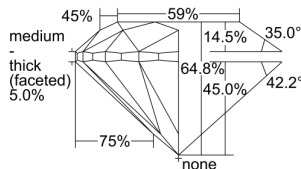

GIA®

FACSIMILE

GIA REPORT 2497526123

Verify this report at GIA.edu

GIA NATURAL DIAMOND DOSSIER®

May 30, 2024
GIA Report Number 2497526123
Shape and Cutting Style ..... Round Brilliant
Measurements ..... 4.16 - 4.21 x 2.71 mm

GRADING RESULTS

Carat Weight ..... 0.30 carat
Color Grade ..... K
Clarity Grade VS1
Cut Grade ..... Very Good

ADDITIONAL GRADING INFORMATION

Polish ..... Excellent
Symmetry ..... Very Good
Fluorescence ..... Faint
Clarity Characteristics..... Indented Natural, Cloud, Pinpoint
Inscription(s): GIA 2497526123

PROPORTIONS

Profile to actual proportions

GRADING SCALES

GIA COLOR SCALE	GIA CLARITY SCALE	GIA CUT SCALE	
D	FLAWLESS	EXCELLENT	
E	INTERNALLY FLAWLESS		
F		VVS₁	VERY GOOD
G	VVS₂		
H	VS₁	GOOD	
I	VS₂		
J	SI₁	FAIR	
K	SI₂		
L	I₁	POOR	
M			
N	I₂		
O	I₃		
P			
Q			
R			
S			
T			
U			
V			
W			
X			
Y			
Z