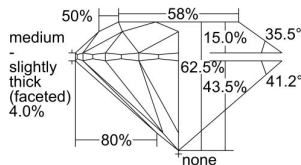

GIA®

FACSIMILE

GIA REPORT 2497527112

Verify this report at GIA.edu

GIA NATURAL DIAMOND DOSSIER®

May 31, 2024
GIA Report Number 2497527112
Shape and Cutting Style ..... Round Brilliant
Measurements ..... 4.27 - 4.31 x 2.68 mm

GRADING RESULTS

Carat Weight ..... 0.30 carat
Color Grade ..... F
Clarity Grade S11
Cut Grade ..... Excellent

ADDITIONAL GRADING INFORMATION

Polish ..... Excellent
Symmetry ..... Excellent
Fluorescence ..... None
Clarity Characteristics ..... Crystal, Cloud, Feather
Inscription(s): GIA 2497527112

PROPORTIONS

Profile to actual proportions