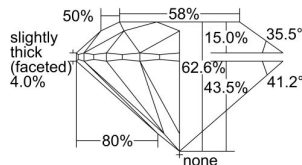

GIA®

FACSIMILE

GIA REPORT 2497542269

Verify this report at gia.edu

GIA NATURAL DIAMOND DOSSIER®

June 04, 2024
GIA Report Number 2497542269
Shape and Cutting Style ..... Round Brilliant
Measurements ..... 5.06 - 5.10 x 3.18 mm

GRADING RESULTS

Carat Weight ..... 0.51 carat
Color Grade ..... G
Clarity Grade VS2
Cut Grade ..... Excellent

ADDITIONAL GRADING INFORMATION

Polish ..... Excellent
Symmetry ..... Excellent
Fluorescence ..... None
Clarity Characteristics ..... Crystal
Inscription(s): GIA 2497542269

PROPORTIONS

Profile to actual proportions

GRADING SCALES

GIA COLOR SCALE	GIA CLARITY SCALE	GIA CUT SCALE	
D	FLAWLESS	EXCELLENT	
E	INTERNALLY FLAWLESS		
F		VVS₁	VERY GOOD
G	VVS₂		
H	VS₁	GOOD	
I	VS₂		
J	SI₁	FAIR	
K	SI₂		
L	I₁	POOR	
M	I₂		
N	I₃		
O			
P			
Q			
R			
S			
T			
U			
V			
W			
X			
Y			
Z