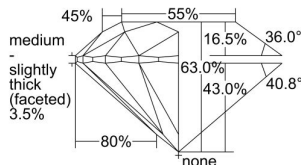

GIA®

FACSIMILE

GIA REPORT 2497550404

Verify this report at GIA.edu

GIA NATURAL DIAMOND DOSSIER®

June 28, 2024
GIA Report Number 2497550404
Shape and Cutting Style ..... Round Brilliant
Measurements ..... 5.39 - 5.42 x 3.40 mm

GRADING RESULTS

Carat Weight ..... 0.61 carat
Color Grade ..... F
Clarity Grade VS1
Cut Grade ..... Excellent

ADDITIONAL GRADING INFORMATION

Polish ..... Excellent
Symmetry ..... Excellent
Fluorescence ..... None
Clarity Characteristics..... Crystal, Feather, Pinpoint
Inscription(s): GIA 2497550404

PROPORTIONS

Profile to actual proportions

GRADING SCALES

GIA COLOR SCALE	GIA CLARITY SCALE	GIA CUT SCALE	
D	FLAWLESS	EXCELLENT	
E	INTERNALLY FLAWLESS		
F		VVS₁	VERY GOOD
G	VVS₂		
H	VS₁	GOOD	
I	VS₂		
J	SI₁	FAIR	
K	SI₂		
L	I₁	POOR	
M			
N			
O	I₂		
P			
Q	I₃		
R			
S			
T			
U			
V			
W			
X			
Y			
Z