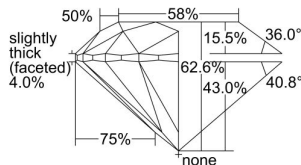

GIA®

FACSIMILE

GIA REPORT 2497552247

Verify this report at GIA.edu

GIA NATURAL DIAMOND DOSSIER®

June 05, 2024
GIA Report Number 2497552247
Shape and Cutting Style ..... Round Brilliant
Measurements ..... 6.23 - 6.27 x 3.91 mm

GRADING RESULTS

Carat Weight ..... 0.96 carat
Color Grade ..... G
Clarity Grade S11
Cut Grade ..... Excellent

ADDITIONAL GRADING INFORMATION

Polish ..... Excellent
Symmetry ..... Excellent
Fluorescence ..... None
Clarity Characteristics ..... Cloud, Feather
Inscription(s): GIA 2497552247

PROPORTIONS

Profile to actual proportions

GRADING SCALES

GIA COLOR SCALE

COLORED	D
	E
	F
	G
	H
	I
	J
NEAR COLORLESS	K
	L
Faint	M
	N
	O
	P
	R
	S
	T
	U
	V
	W
	X
	Y
Light	Z

GIA CLARITY SCALE

VERY VERY SLIGHTLY INCLUDED	FLAWLESS
	INTERNALLY FLAWLESS
VERY SLIGHTLY INCLUDED	VVS₁
	VVS₂
SLIGHTLY INCLUDED	VS₁
	VS₂
INCLUDED	SI₁
	SI₂
INCLUDED	I₁
	I₂
	I₃

GIA CUT SCALE

EXCELLENT
VERY GOOD
GOOD
FAIR
POOR