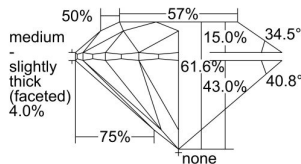

GIA®

FACSIMILE

GIA REPORT 2497554844

Verify this report at GIA.edu

GIA NATURAL DIAMOND DOSSIER®

June 04, 2024
GIA Report Number 2497554844
Shape and Cutting Style ..... Round Brilliant
Measurements ..... 4.27 - 4.30 x 2.64 mm

GRADING RESULTS

Carat Weight ..... 0.30 carat
Color Grade ..... G
Clarity Grade VS1
Cut Grade ..... Excellent

ADDITIONAL GRADING INFORMATION

Polish ..... Very Good
Symmetry ..... Excellent
Fluorescence ..... Faint
Clarity Characteristics ..... Crystal, Needle, Pinpoint
Inscription(s): GIA 2497554844

PROPORTIONS

Profile to actual proportions

GRADING SCALES

GIA COLOR SCALE	GIA CLARITY SCALE	GIA CUT SCALE
COLOURLESS	FLAWLESS	EXCELLENT
D	INTERNALLY FLAWLESS	
E	VVS₁	VERY GOOD
F		
G	VS₁	GOOD
H		
I	SI₁	FAIR
J		
K	I₁	POOR
L		
M	I₂	
N	I₃	
O		
P		
Q		
R		
S		
T		
U		
V		
W		
X		
Y		
Z