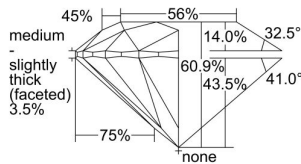

GIA®

FACSIMILE

GIA REPORT 2497555397

Verify this report at GIA.edu

GIA NATURAL DIAMOND DOSSIER®

June 05, 2024
GIA Report Number **2497555397**
Shape and Cutting Style ..... **Round Brilliant**
Measurements ..... **6.07 - 6.11 x 3.71 mm**

GRADING RESULTS

Carat Weight ..... **0.84 carat**
Color Grade ..... **G**
Clarity Grade **VS1**
Cut Grade ..... **Excellent**

ADDITIONAL GRADING INFORMATION

Polish ..... **Excellent**
Symmetry ..... **Excellent**
Fluorescence ..... **None**
Clarity Characteristics..... **Crystal, Cloud, Pinpoint**
Inscription(s): **GIA 2497555397**

PROPORTIONS

Profile to actual proportions

GRADING SCALES

GIA COLOR SCALE	GIA CLARITY SCALE	GIA CUT SCALE	
D	FLAWLESS	EXCELLENT	
E	INTERNALLY FLAWLESS		
F		VVS₁	VERY GOOD
G	VVS₂		
H	VS₁	GOOD	
I	VS₂		
J	SI₁	FAIR	
K	SI₂		
L	I₁	POOR	
M			
N			
O	I₂		
P			
Q	I₃		
R			
S			
T			
U			
V			
W			
X			
Y			
Z