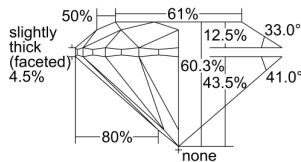

GIA®

FACSIMILE

GIA REPORT 2497561205

Verify this report at GIA.edu

GIA NATURAL DIAMOND DOSSIER®

June 04, 2024
GIA Report Number 2497561205
Shape and Cutting Style ..... Round Brilliant
Measurements ..... 4.61 - 4.64 x 2.79 mm

GRADING RESULTS

Carat Weight ..... 0.37 carat
Color Grade ..... G
Clarity Grade S11
Cut Grade ..... Excellent

ADDITIONAL GRADING INFORMATION

Polish ..... Excellent
Symmetry ..... Excellent
Fluorescence ..... None
Clarity Characteristics ..... Crystal, Cloud
Inscription(s): GIA 2497561205

PROPORTIONS

Profile to actual proportions