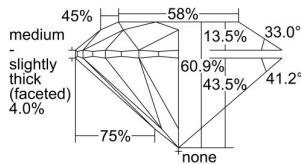

GIA®

FACSIMILE

GIA REPORT 2497575521

Verify this report at GIA.edu

GIA NATURAL DIAMOND DOSSIER®

June 05, 2024
GIA Report Number 2497575521
Shape and Cutting Style ..... Round Brilliant
Measurements ..... 4.04 - 4.06 x 2.46 mm

GRADING RESULTS

Carat Weight ..... 0.24 carat
Color Grade ..... F
Clarity Grade VS1
Cut Grade ..... Excellent

ADDITIONAL GRADING INFORMATION

Polish ..... Excellent
Symmetry ..... Excellent
Fluorescence ..... Faint
Clarity Characteristics ..... Crystal
Inscription(s): GIA 2497575521

PROPORTIONS

Profile to actual proportions

GRADING SCALES

GIA COLOR SCALE	GIA CLARITY SCALE	GIA CUT SCALE
COLOURESS	FLAWLESS	EXCELLENT
D	FLAWLESS	
E	INTERNALLY FLAWLESS	VERY GOOD
F	VVS₁	
G	VVS₂	
H	VS₁	GOOD
I	VS₂	
J	SI₁	FAIR
K	SI₂	
L	I₁	POOR
M	I₂	
N	I₃	
O		
P		
Q		
R		
S		
T		
U		
V		
W		
X		
Y		
Z