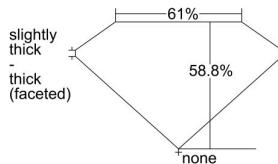

GIA®

FACSIMILE

GIA REPORT 2497576018

Verify this report at GIA.edu

GIA NATURAL DIAMOND DOSSIER®

June 05, 2024
GIA Report Number 2497576018
Shape and Cutting Style ..... Pear Brilliant
Measurements ..... 7.97 x 5.04 x 2.96 mm

GRADING RESULTS

Carat Weight ..... 0.70 carat
Color Grade ..... G
Clarity Grade VVS1

ADDITIONAL GRADING INFORMATION

Polish ..... Excellent
Symmetry ..... Very Good
Fluorescence ..... Strong Blue
Clarity Characteristics ..... Feather
Inscription(s): GIA 2497576018

PROPORTIONS

Profile not to actual proportions

GRADING SCALES

GIA COLOR SCALE		GIA CLARITY SCALE			
COLORLESS	D	VERY VERY SLIGHTLY INCLUDED	FLAWLESS		
	E		INTERNALLY FLAWLESS		
	F	VERY SLIGHTLY INCLUDED	VVS₁		
	G		VVS₂		
	H		VS₁		
	NEAR COLORLESS	I	SLIGHTLY INCLUDED	VS₂	
		J		SI₁	
		FAINT	K	INCLUDED	SI₂
			L		I₁
			M		I₂
VERT LIGHT	N	LIGHT	I₃		
	O				
	P				
	Q				
	R