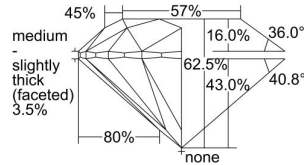

GIA®

FACSIMILE

GIA REPORT 2497576409

Verify this report at GIA.edu

GIA NATURAL DIAMOND DOSSIER®

June 05, 2024
GIA Report Number **2497576409**
Shape and Cutting Style ..... **Round Brilliant**
Measurements ..... **5.68 - 5.72 x 3.56 mm**

GRADING RESULTS

Carat Weight ..... **0.72 carat**
Color Grade ..... **D**
Clarity Grade **S11**
Cut Grade ..... **Excellent**

ADDITIONAL GRADING INFORMATION

Polish ..... **Excellent**
Symmetry ..... **Excellent**
Fluorescence ..... **Medium Blue**
Clarity Characteristics ..... **Crystal, Cloud**
Inscription(s): **GIA 2497576409**

PROPORTIONS

Profile to actual proportions