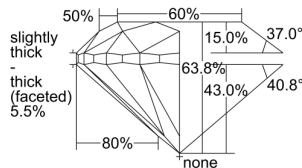

GIA®

FACSIMILE

GIA REPORT 2497577651

Verify this report at GIA.edu

GIA NATURAL DIAMOND DOSSIER®

June 20, 2024
GIA Report Number 2497577651
Shape and Cutting Style ..... Round Brilliant
Measurements ..... 5.76 - 5.81 x 3.69 mm

GRADING RESULTS

Carat Weight ..... 0.80 carat
Color Grade I
Clarity Grade VS1
Cut Grade ..... Very Good

ADDITIONAL GRADING INFORMATION

Polish ..... Excellent
Symmetry ..... Excellent
Fluorescence ..... None
Clarity Characteristics..... Crystal, Cloud, Knot, Needle
Inscription(s): GIA 2497577651

PROPORTIONS

Profile to actual proportions

GRADING SCALES

GIA COLOR SCALE	GIA CLARITY SCALE	GIA CUT SCALE	
D	FLAWLESS	EXCELLENT	
E	INTERNALLY FLAWLESS		
F		VVS₁	VERY GOOD
G	VVS₂		
H	VS₁	GOOD	
I	VS₂		
J	SI₁	FAIR	
K	SI₂		
L	I₁	POOR	
M			
N			
O	I₂		
P			
Q	I₃		
R			
S			
T			
U			
V			
W			
X			
Y			
Z