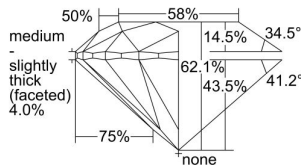

GIA®

FACSIMILE

GIA REPORT 2497577888

Verify this report at GIA.edu

GIA NATURAL DIAMOND DOSSIER®

June 05, 2024
GIA Report Number 2497577888
Shape and Cutting Style ..... Round Brilliant
Measurements ..... 4.85 - 4.87 x 3.02 mm

GRADING RESULTS

Carat Weight ..... 0.44 carat
Color Grade ..... D
Clarity Grade VS1
Cut Grade ..... Excellent

ADDITIONAL GRADING INFORMATION

Polish ..... Excellent
Symmetry ..... Excellent
Fluorescence ..... None
Clarity Characteristics..... Crystal, Cloud, Pinpoint, Needle
Inscription(s): GIA 2497577888

PROPORTIONS

Profile to actual proportions

GRADING SCALES

GIA COLOR SCALE	GIA CLARITY SCALE	GIA CUT SCALE	
D	FLAWLESS	EXCELLENT	
E	INTERNALLY FLAWLESS		
F		VVS₁	VERY GOOD
G	VVS₂		
H	VS₁	GOOD	
I	VS₂		
J	SI₁	FAIR	
K	SI₂		
L	I₁	POOR	
M	I₂		
N	I₃		
O			
P			
Q			
R			
S			
T			
U			
V			
W			
X			
Y			
Z