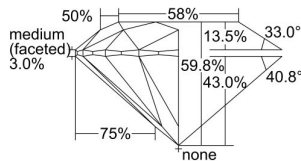

GIA®

FACSIMILE

GIA REPORT 2497578444

Verify this report at GIA.edu

GIA NATURAL DIAMOND DOSSIER®

June 05, 2024
GIA Report Number **2497578444**
Shape and Cutting Style ..... **Round Brilliant**
Measurements ..... **4.45 - 4.48 x 2.67 mm**

GRADING RESULTS

Carat Weight ..... **0.32 carat**
Color Grade ..... **I**
Clarity Grade **VS1**
Cut Grade ..... **Excellent**

ADDITIONAL GRADING INFORMATION

Polish ..... **Excellent**
Symmetry ..... **Excellent**
Fluorescence ..... **Faint**
Clarity Characteristics..... **Needle, Pinpoint**
Inscription(s): **GIA 2497578444**

PROPORTIONS

Profile to actual proportions

GRADING SCALES

GIA COLOR SCALE	GIA CLARITY SCALE	GIA CUT SCALE	
D	FLAWLESS	EXCELLENT	
E	INTERNALLY FLAWLESS		
F		VVS₁	VERY GOOD
G	VVS₂		
H	VS₁	GOOD	
I	VS₂		
J	SI₁	FAIR	
K	SI₂		
L	I₁	POOR	
M	I₂		
N	I₃		
O			
P			
Q			
R			
S			
T			
U			
V			
W			
X			
Y			
Z