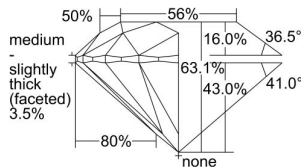

GIA®

FACSIMILE

GIA REPORT 2497579030

Verify this report at GIA.edu

GIA NATURAL DIAMOND DOSSIER®

June 06, 2024
GIA Report Number **2497579030**
Shape and Cutting Style ..... **Round Brilliant**
Measurements ..... **4.25 - 4.27 x 2.69 mm**

GRADING RESULTS

Carat Weight ..... **0.30 carat**
Color Grade ..... **H**
Clarity Grade **VVS2**
Cut Grade ..... **Excellent**

ADDITIONAL GRADING INFORMATION

Polish ..... **Excellent**
Symmetry ..... **Excellent**
Fluorescence ..... **None**
Clarity Characteristics..... **Cloud, Pinpoint, Indented Natural**
Inscription(s): **GIA 2497579030**

PROPORTIONS

Profile to actual proportions

GRADING SCALES

GIA COLOR SCALE	GIA CLARITY SCALE	GIA CUT SCALE	
D	FLAWLESS	EXCELLENT	
E	INTERNALLY FLAWLESS		
F		VVS₁	VERY GOOD
G	VVS₂		
H	VS₁	GOOD	
I	VS₂		
J	SI₁	FAIR	
K	SI₂		
L	I₁	POOR	
M			
N			
O	I₂		
P			
Q			
R	I₃		
S			
T			
U			
V			
W			
X			
Y			
Z