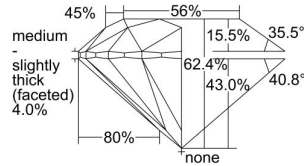

GIA®

FACSIMILE

GIA REPORT 2497581788

Verify this report at GIA.edu

GIA NATURAL DIAMOND DOSSIER®

June 06, 2024
GIA Report Number 2497581788
Shape and Cutting Style ..... Round Brilliant
Measurements ..... 4.28 - 4.31 x 2.68 mm

GRADING RESULTS

Carat Weight ..... 0.30 carat
Color Grade ..... H
Clarity Grade VS2
Cut Grade ..... Excellent

ADDITIONAL GRADING INFORMATION

Polish ..... Excellent
Symmetry ..... Excellent
Fluorescence ..... None
Clarity Characteristics ..... Crystal, Cloud
Inscription(s): GIA 2497581788

PROPORTIONS

Profile to actual proportions

GRADING SCALES

GIA COLOR SCALE	GIA CLARITY SCALE	GIA CUT SCALE	
D	FLAWLESS	EXCELLENT	
E	INTERNALLY FLAWLESS		
F		VVS₁	VERY GOOD
G	VVS₂		
H	VS₁	GOOD	
I	VS₂		
J	SI₁	FAIR	
K	SI₂		
L	I₁	POOR	
M	I₂		
N	I₃		
O			
P			
Q			
R			
S			
T			
U			
V			
W			
X			
Y			
Z