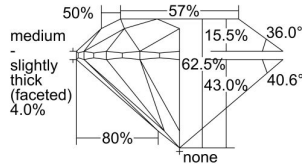

GIA®

FACSIMILE

GIA REPORT 2497588579

Verify this report at GIA.edu

GIA NATURAL DIAMOND DOSSIER®

June 07, 2024
GIA Report Number **2497588579**
Shape and Cutting Style ..... **Round Brilliant**
Measurements ..... **5.02 - 5.07 x 3.16 mm**

GRADING RESULTS

Carat Weight ..... **0.50 carat**
Color Grade ..... **D**
Clarity Grade **VS2**
Cut Grade ..... **Excellent**

ADDITIONAL GRADING INFORMATION

Polish ..... **Excellent**
Symmetry ..... **Very Good**
Fluorescence ..... **None**
Clarity Characteristics ..... **Crystal, Cloud**
Inscription(s): **GIA 2497588579**

PROPORTIONS

Profile to actual proportions