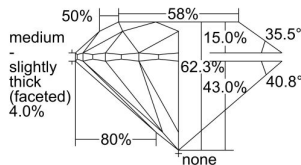

GIA®

FACSIMILE

GIA REPORT 2497588601

Verify this report at GIA.edu

GIA NATURAL DIAMOND DOSSIER®

June 07, 2024
GIA Report Number 2497588601
Shape and Cutting Style ..... Round Brilliant
Measurements ..... 4.75 - 4.78 x 2.97 mm

GRADING RESULTS

Carat Weight ..... 0.42 carat
Color Grade ..... E
Clarity Grade VS1
Cut Grade ..... Excellent

ADDITIONAL GRADING INFORMATION

Polish ..... Excellent
Symmetry ..... Excellent
Fluorescence ..... Faint
Clarity Characteristics..... Crystal, Cloud, Feather, Pinpoint
Inscription(s): GIA 2497588601

PROPORTIONS

Profile to actual proportions

GRADING SCALES

GIA COLOR SCALE	GIA CLARITY SCALE	GIA CUT SCALE
COLOREDLESS	FLAWLESS	EXCELLENT
D	INTERNALLY FLAWLESS	
E	VVS₁	VERY GOOD
F		
G	VVS₂	
H	VS₁	GOOD
I		
J	VS₂	
K	SI₁	FAIR
L		
M	SI₂	
N	I₁	POOR
O		
P	I₂	
Q	I₃	
R		
S		
T		
U		
V		
W		
X		
Y		
Z