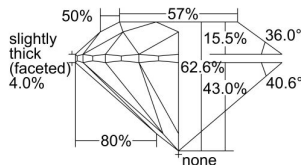

GIA®

FACSIMILE

GIA REPORT 2497592766

Verify this report at GIA.edu

GIA NATURAL DIAMOND DOSSIER®

June 13, 2024
GIA Report Number 2497592766
Shape and Cutting Style ..... Round Brilliant
Measurements ..... 6.12 - 6.15 x 3.84 mm

GRADING RESULTS

Carat Weight ..... 0.90 carat
Color Grade I
Clarity Grade VS2
Cut Grade ..... Excellent

ADDITIONAL GRADING INFORMATION

Polish ..... Excellent
Symmetry ..... Excellent
Fluorescence ..... Medium Blue
Clarity Characteristics ..... Cloud, Crystal
Inscription(s): GIA 2497592766

PROPORTIONS

Profile to actual proportions

GRADING SCALES

GIA COLOR SCALE	GIA CLARITY SCALE	GIA CUT SCALE	
D	FLAWLESS	EXCELLENT	
E	INTERNALLY FLAWLESS		
F		VVS₁	VERY GOOD
G	VVS₂		
H	VS₁	GOOD	
I	VS₂		
J	SI₁	FAIR	
K	SI₂		
L	I₁	POOR	
M	I₂		
N	I₃		
O			
P			
Q			
R			
S			
T			
U			
V			
W			
X			
Y			
Z