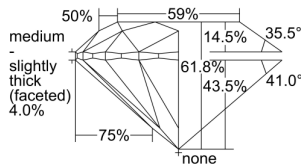

GIA®

FACSIMILE

GIA REPORT 2497594055

Verify this report at GIA.edu

GIA NATURAL DIAMOND DOSSIER®

June 07, 2024
GIA Report Number 2497594055
Shape and Cutting Style ..... Round Brilliant
Measurements ..... 5.75 - 5.79 x 3.56 mm

GRADING RESULTS

Carat Weight ..... 0.74 carat
Color Grade ..... E
Clarity Grade VVS1
Cut Grade ..... Excellent

ADDITIONAL GRADING INFORMATION

Polish ..... Excellent
Symmetry ..... Excellent
Fluorescence ..... None
Clarity Characteristics ..... Internal Graining
Inscription(s): GIA 2497594055

PROPORTIONS

Profile to actual proportions

GRADING SCALES

GIA COLOR SCALE	GIA CLARITY SCALE	GIA CUT SCALE	
D	FLAWLESS	EXCELLENT	
E	INTERNALLY FLAWLESS		
F		VVS₁	VERY GOOD
G	VVS₂		
H	VS₁	GOOD	
I	VS₂		
J	SI₁	FAIR	
K	SI₂		
L	I₁	POOR	
M	I₂		
N	I₃		
O			
P			
Q			
R			
S			
T			
U			
V			
W			
X			
Y			
Z