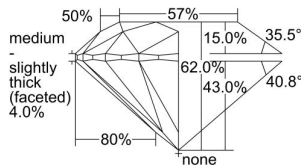

GIA®

FACSIMILE

GIA REPORT 2497594748

Verify this report at GIA.edu

GIA NATURAL DIAMOND DOSSIER®

June 07, 2024
GIA Report Number 2497594748
Shape and Cutting Style ..... Round Brilliant
Measurements ..... 4.32 - 4.34 x 2.69 mm

GRADING RESULTS

Carat Weight ..... 0.31 carat
Color Grade ..... H
Clarity Grade VVS1
Cut Grade ..... Excellent

ADDITIONAL GRADING INFORMATION

Polish ..... Excellent
Symmetry ..... Excellent
Fluorescence ..... Faint
Clarity Characteristics ..... Cloud, Surface Graining
Inscription(s): GIA 2497594748

PROPORTIONS

Profile to actual proportions

GRADING SCALES

GIA COLOR SCALE	GIA CLARITY SCALE	GIA CUT SCALE	
D	FLAWLESS	EXCELLENT	
E	INTERNALLY FLAWLESS		
F		VVS₁	VERY GOOD
G	VVS₂		
H	VS₁	GOOD	
I	VS₂		
J	SI₁	FAIR	
K	SI₂		
L	I₁	POOR	
M			
N			
O	I₂		
P			
Q	I₃		
R			
S			
T			
U			
V			
W			
X			
Y			
Z