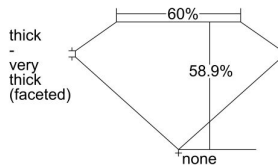

GIA®

FACSIMILE

GIA REPORT 2497604789

Verify this report at GIA.edu

GIA NATURAL DIAMOND DOSSIER®

June 10, 2024
GIA Report Number **2497604789**
Shape and Cutting Style ..... **Oval Brilliant**
Measurements ..... **6.08 x 4.69 x 2.76 mm**

GRADING RESULTS

Carat Weight ..... **0.50 carat**
Color Grade ..... **G**
Clarity Grade **VS1**

ADDITIONAL GRADING INFORMATION

Polish ..... **Excellent**
Symmetry ..... **Very Good**
Fluorescence ..... **Strong Blue**
Clarity Characteristics ..... **Crystal, Needle**
Inscription(s): **GIA 2497604789**

PROPORTIONS

Profile not to actual proportions

GRADING SCALES

GIA COLOR SCALE		GIA CLARITY SCALE			
COLORLESS	D	VERY VERY SLIGHTLY INCLUDED	FLAWLESS		
	E		INTERNALLY FLAWLESS		
	F	VERY SLIGHTLY INCLUDED	VVS₁		
	G		VVS₂		
	H		VS₁		
	NEAR COLORLESS	I	SLIGHTLY INCLUDED	VS₂	
		J		SI₁	
		FAINT	K	INCLUDED	SI₂
			L		I₁
			M		I₂
VERT LIGHT	N	LIGHT	I₃		
	O				
	P				
	Q				
	R				
	S				
	T				
LIGHT	U				
	V				
	W				
	X				
Y					
Z