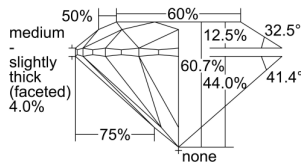

GIA®

FACSIMILE

GIA REPORT 2497606633

Verify this report at GIA.edu

GIA NATURAL DIAMOND DOSSIER®

June 10, 2024
GIA Report Number 2497606633
Shape and Cutting Style ..... Round Brilliant
Measurements ..... 4.67 - 4.71 x 2.84 mm

GRADING RESULTS

Carat Weight ..... 0.38 carat
Color Grade ..... E
Clarity Grade S11
Cut Grade ..... Excellent

ADDITIONAL GRADING INFORMATION

Polish ..... Excellent
Symmetry ..... Excellent
Fluorescence ..... None
Clarity Characteristics ..... Cloud, Feather
Inscription(s): GIA 2497606633

PROPORTIONS

Profile to actual proportions

GRADING SCALES

GIA COLOR SCALE	GIA CLARITY SCALE	GIA CUT SCALE	
D	FLAWLESS	EXCELLENT	
E	INTERNALLY FLAWLESS		
F		VVS₁	VERY GOOD
G	VVS₂		
H	VS₁	GOOD	
I	VS₂		
J	S1₁	FAIR	
K	S1₂		
L	I₁	POOR	
M	I₂		
N	I₃		
O			
P			
Q			
R			
S			
T			
U			
V			
W			
X			
Y			
Z