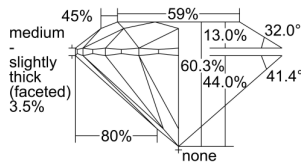

GIA®

FACSIMILE

GIA REPORT 2497607064

Verify this report at GIA.edu

GIA NATURAL DIAMOND DOSSIER®

June 07, 2024
GIA Report Number 2497607064
Shape and Cutting Style ..... Round Brilliant
Measurements ..... 4.52 - 4.53 x 2.73 mm

GRADING RESULTS

Carat Weight ..... 0.34 carat
Color Grade ..... D
Clarity Grade VVS2
Cut Grade ..... Excellent

ADDITIONAL GRADING INFORMATION

Polish ..... Excellent
Symmetry ..... Excellent
Fluorescence ..... None
Clarity Characteristics ..... Needle, Pinpoint
Inscription(s): GIA 2497607064

PROPORTIONS

Profile to actual proportions

GRADING SCALES

GIA COLOR SCALE	GIA CLARITY SCALE	GIA CUT SCALE	
D	FLAWLESS	EXCELLENT	
E	INTERNALLY FLAWLESS		
F		VVS₁	VERY GOOD
G	VVS₂		
H	VS₁	GOOD	
I	VS₂		
J	SI₁	FAIR	
K	SI₂		
L	I₁	POOR	
M	I₂		
N	I₃		
O			
P			
Q			
R			
S			
T			
U			
V			
W			
X			
Y			
Z