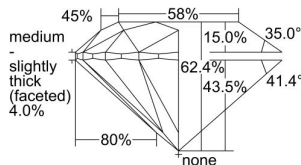

GIA®

FACSIMILE

GIA REPORT 2497609587

Verify this report at GIA.edu

GIA NATURAL DIAMOND DOSSIER®

June 25, 2024
GIA Report Number **2497609587**
Shape and Cutting Style ..... **Round Brilliant**
Measurements ..... **4.03 - 4.05 x 2.52 mm**

GRADING RESULTS

Carat Weight ..... **0.25 carat**
Color Grade ..... **H**
Clarity Grade **VVS2**
Cut Grade ..... **Excellent**

ADDITIONAL GRADING INFORMATION

Polish ..... **Excellent**
Symmetry ..... **Excellent**
Fluorescence ..... **Faint**
Clarity Characteristics ..... **Pinpoint, Cloud**
Inscription(s): **GIA 2497609587**

PROPORTIONS

Profile to actual proportions