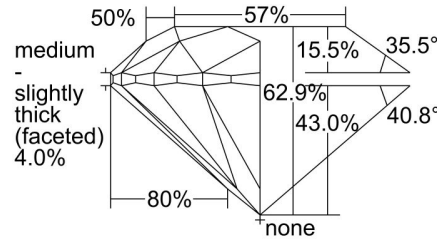

GIA NATURAL DIAMOND GRADING REPORT

June 12, 2024  
 GIA Report Number ..... 2497621329  
 Shape and Cutting Style ..... Round Brilliant  
 Measurements ..... 7.45 - 7.52 x 4.70 mm

GRADING RESULTS

Carat Weight ..... 1.65 carat  
 Color Grade ..... G  
 Clarity Grade ..... VVS1  
 Cut Grade ..... Excellent

ADDITIONAL GRADING INFORMATION

Polish ..... Excellent  
 Symmetry ..... Excellent  
 Fluorescence ..... None  
 Inscription(s): GIA 2497621329

PROPORTIONS

Profile to actual proportions

CLARITY CHARACTERISTICS

KEY TO SYMBOLS\*

 Feather

\* Red symbols denote internal characteristics (inclusions). Green or black symbols denote external characteristics (blemishes). Diagram is an approximate representation of the diamond, and symbols shown indicate type, position, and approximate size of clarity characteristics. All clarity characteristics may not be shown. Details of finish are not shown.