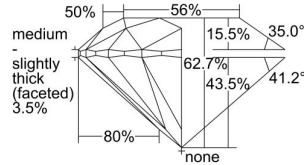

GIA®

FACSIMILE

GIA REPORT 2497624407

Verify this report at GIA.edu

GIA NATURAL DIAMOND DOSSIER®

June 11, 2024
GIA Report Number 2497624407
Shape and Cutting Style ..... Round Brilliant
Measurements ..... 5.66 - 5.70 x 3.56 mm

GRADING RESULTS

Carat Weight ..... 0.70 carat
Color Grade I
Clarity Grade S11
Cut Grade ..... Excellent

ADDITIONAL GRADING INFORMATION

Polish ..... Excellent
Symmetry ..... Excellent
Fluorescence ..... None
Clarity Characteristics ..... Cloud, Feather
Inscription(s): GIA 2497624407

PROPORTIONS

Profile to actual proportions