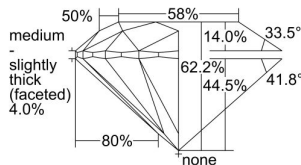

GIA®

FACSIMILE

GIA REPORT 2497625956

Verify this report at GIA.edu

GIA NATURAL DIAMOND DOSSIER®

June 12, 2024
GIA Report Number **2497625956**
Shape and Cutting Style ..... **Round Brilliant**
Measurements ..... **4.30 - 4.31 x 2.67 mm**

GRADING RESULTS

Carat Weight ..... **0.30 carat**
Color Grade ..... **F**
Clarity Grade **VVS1**
Cut Grade ..... **Excellent**

ADDITIONAL GRADING INFORMATION

Polish ..... **Excellent**
Symmetry ..... **Excellent**
Fluorescence ..... **Faint**
Clarity Characteristics ..... **Feather**
Inscription(s): **GIA 2497625956**

PROPORTIONS

Profile to actual proportions

GRADING SCALES

GIA COLOR SCALE

COLORED	D
	E
	F
	G
	H
	I
	J
NEAR COLORLESS	K
	L
	M
	N
	O
	P
	Q
	R
	S
	T
	U
	V
	W
	X
	Y
	Z

GIA CLARITY SCALE

FLAWLESS	VERY VERY SLIGHTLY INCLUDED	VVS₁	VVS₂	VS₁	VS₂	SI₁	SI₂	I₁	I₂	I₃	
											VERY SLIGHTLY INCLUDED
INTERNALLY FLAWLESS											

GIA CUT SCALE

EXCELLENT
VERY GOOD
GOOD
FAIR
POOR