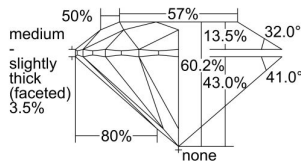

GIA®

FACSIMILE

GIA REPORT 2497627769

Verify this report at GIA.edu

GIA NATURAL DIAMOND DOSSIER®

June 12, 2024
GIA Report Number 2497627769
Shape and Cutting Style ..... Round Brilliant
Measurements ..... 4.53 - 4.54 x 2.73 mm

GRADING RESULTS

Carat Weight ..... 0.34 carat
Color Grade ..... G
Clarity Grade S11
Cut Grade ..... Excellent

ADDITIONAL GRADING INFORMATION

Polish ..... Excellent
Symmetry ..... Excellent
Fluorescence ..... None
Clarity Characteristics ..... Crystal, Cloud
Inscription(s): GIA 2497627769

PROPORTIONS

Profile to actual proportions

GRADING SCALES

GIA COLOR SCALE

COLORLESS	D
	E
	F
	G
	H
	I
	J
NEAR COLORLESS	K
	L
	M
	N
	O
	P
	Q
	R
	S
	T
	U
	V
	W
	X
	Y
LIGHT	Z

GIA CLARITY SCALE

	FLAWLESS
	INTERNALLY FLAWLESS
VERY VERY SLIGHTLY INCLUDED	VVS₁
	VVS₂
VERY SLIGHTLY INCLUDED	VS₁
	VS₂
SLIGHTLY INCLUDED	S1₁
	S1₂
	I₁
	I₂
INCLUDED	I₃

GIA CUT SCALE

	EXCELLENT
	VERY GOOD
	GOOD
	FAIR
	POOR