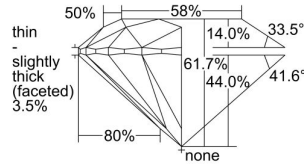

GIA®

FACSIMILE

GIA REPORT 2497640171

Verify this report at GIA.edu

GIA NATURAL DIAMOND DOSSIER®

June 12, 2024
GIA Report Number 2497640171
Shape and Cutting Style ..... Round Brilliant
Measurements ..... 4.53 - 4.56 x 2.81 mm

GRADING RESULTS

Carat Weight ..... 0.35 carat
Color Grade ..... F
Clarity Grade VS1
Cut Grade ..... Excellent

ADDITIONAL GRADING INFORMATION

Polish ..... Excellent
Symmetry ..... Excellent
Fluorescence ..... None
Clarity Characteristics ..... Crystal, Cloud, Pinpoint
Inspection(s): GIA 2497640171

PROPORTIONS

GRADING SCALES

GIA COLOR SCALE	GIA CLARITY SCALE	GIA CUT SCALE	
D	FLAWLESS	EXCELLENT	
E	INTERNALLY FLAWLESS		
F		VVS₁	VERY GOOD
G	VVS₂		
H	VS₁	GOOD	
I	VS₂		
J	SI₁	FAIR	
K	SI₂		
L	I₁	POOR	
M	I₂		
N	I₃		
O			
P			
Q			
R			
S			
T			
U			
V			
W			
X			
Y			
Z