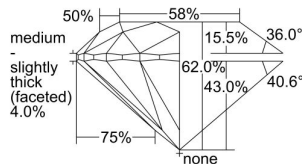

GIA®

FACSIMILE

GIA REPORT

2497642191

Verify this report at GIA.edu

GIA NATURAL DIAMOND DOSSIER®

June 12, 2024
GIA Report Number **2497642191**
Shape and Cutting Style ..... **Round Brilliant**
Measurements ..... **5.05 - 5.08 x 3.14 mm**

GRADING RESULTS

Carat Weight ..... **0.50 carat**
Color Grade ..... **I**
Clarity Grade **S11**
Cut Grade ..... **Excellent**

ADDITIONAL GRADING INFORMATION

Polish ..... **Excellent**
Symmetry ..... **Excellent**
Fluorescence ..... **None**
Clarity Characteristics ..... **Feather, Cloud**
Inscription(s): **GIA 2497642191**

PROPORTIONS

Profile to actual proportions

GRADING SCALES

GIA COLOR SCALE

COLORED	D
	E
	F
	G
	H
	I
	J
NEAR COLORLESS	K
	L
Faint	M
	N
	O
	P
Very Light	Q
	R
	S
	T
	U
	V
	W
	X
	Y
Light	Z

GIA CLARITY SCALE

FLAWLESS	VERY VERY SLIGHTLY INCLUDED	VVS₁	VVS₂	VS₁	VS₂	SI₁	SI₂	I₁	I₂	I₃	
											INTERNALLY FLAWLESS

GIA CUT SCALE

EXCELLENT
VERY GOOD
GOOD
FAIR
POOR