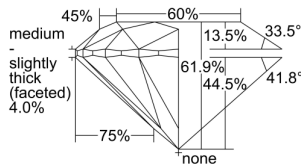

GIA®

FACSIMILE

GIA REPORT 2497651165

Verify this report at GIA.edu

GIA NATURAL DIAMOND DOSSIER®

June 19, 2024
GIA Report Number 2497651165
Shape and Cutting Style ..... Round Brilliant
Measurements ..... 5.14 - 5.16 x 3.19 mm

GRADING RESULTS

Carat Weight ..... 0.51 carat
Color Grade ..... G
Clarity Grade S11
Cut Grade ..... Excellent

ADDITIONAL GRADING INFORMATION

Polish ..... Excellent
Symmetry ..... Excellent
Fluorescence ..... Medium Blue
Clarity Characteristics ..... Crystal
Inscription(s): GIA 2497651165

PROPORTIONS

Profile to actual proportions