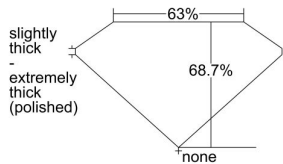

GIA®

FACSIMILE

GIA REPORT 2497666681

Verify this report at GIA.edu

GIA NATURAL DIAMOND DOSSIER®

June 17, 2024
GIA Report Number 2497666681
Shape and Cutting Style ..... **Cut-Cornered Rectangular Modified Brilliant**
Measurements ..... 5.91 x 4.36 x 3.00 mm

GRADING RESULTS

Carat Weight ..... 0.70 carat
Color Grade ..... G
Clarity Grade VS2

ADDITIONAL GRADING INFORMATION

Polish ..... Excellent
Symmetry ..... Very Good
Fluorescence ..... Faint
Clarity Characteristics ..... Crystal
Inscription(s): GIA 2497666681

PROPORTIONS

Profile not to actual proportions

GRADING SCALES

GIA COLOR SCALE		GIA CLARITY SCALE		
COLORLESS	D	VERY VERY SLIGHTLY INCLUDED	FLAWLESS	
	E		INTERNALLY FLAWLESS	
	F	VERY SLIGHTLY INCLUDED	VVS₁	
	G		VVS₂	
	H		VS₁	
	NEAR COLORLESS	I	VERY SLIGHTLY INCLUDED	VS₂
		J		SI₁
		K	SLIGHTLY INCLUDED	SI₂
		L		I₁
		M		I₂
FAINT		N	INCLUDED	I₃
		O		
		P		
	VERT LIGHT	Q		
		R		
		S		
		T		
LIGHT		U		
		V		
	W			
	X			
Y				
Z