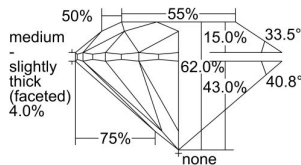

GIA®

FACSIMILE

GIA REPORT 2497667409

Verify this report at GIA.edu

GIA NATURAL DIAMOND DOSSIER®

June 17, 2024
GIA Report Number 2497667409
Shape and Cutting Style ..... Round Brilliant
Measurements ..... 5.07 - 5.10 x 3.15 mm

GRADING RESULTS

Carat Weight ..... 0.50 carat
Color Grade ..... D
Clarity Grade S11
Cut Grade ..... Excellent

ADDITIONAL GRADING INFORMATION

Polish ..... Excellent
Symmetry ..... Excellent
Fluorescence ..... None
Clarity Characteristics..... Cloud, Crystal, Feather, Cavity
Inscription(s): GIA 2497667409

PROPORTIONS

Profile to actual proportions

GRADING SCALES

GIA COLOR SCALE	GIA CLARITY SCALE	GIA CUT SCALE	
D	FLAWLESS	EXCELLENT	
E	INTERNALLY FLAWLESS		
F		VVS₁	VERY GOOD
G	VVS₂		
H	VS₁	GOOD	
I	VS₂		
J	S1₁	FAIR	
K	S1₂		
L	I₁	POOR	
M	I₂		
N	I₃		
O			
P			
Q			
R			
S			
T			
U			
V			
W			
X			
Y			
Z