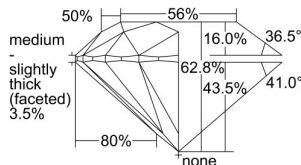

GIA®

FACSIMILE

GIA REPORT 2497676034

Verify this report at GIA.edu

GIA NATURAL DIAMOND DOSSIER®

June 18, 2024
GIA Report Number 2497676034
Shape and Cutting Style ..... Round Brilliant
Measurements ..... 5.79 - 5.82 x 3.65 mm

GRADING RESULTS

Carat Weight ..... 0.75 carat
Color Grade ..... H
Clarity Grade VS1
Cut Grade ..... Excellent

ADDITIONAL GRADING INFORMATION

Polish ..... Excellent
Symmetry ..... Excellent
Fluorescence ..... None
Clarity Characteristics ..... Cloud, Needle, Pinpoint
Inscription(s): GIA 2497676034

PROPORTIONS

Profile to actual proportions

GRADING SCALES

GIA COLOR SCALE	GIA CLARITY SCALE	GIA CUT SCALE	
D	FLAWLESS	EXCELLENT	
E	INTERNALLY FLAWLESS		
F		VVS₁	VERY GOOD
G	VVS₂		
H	VS₁	GOOD	
I	VS₂		
J	SI₁	FAIR	
K	SI₂		
L	I₁	POOR	
M	I₂		
N	I₃		
O			
P			
Q			
R			
S			
T			
U			
V			
W			
X			
Y			
Z