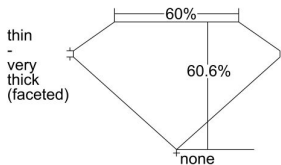

GIA®

FACSIMILE

GIA REPORT 2497679199

Verify this report at GIA.edu

GIA NATURAL DIAMOND DOSSIER®

June 19, 2024
GIA Report Number 2497679199
Shape and Cutting Style ..... Heart Brilliant
Measurements ..... 5.63 x 6.66 x 4.04 mm

GRADING RESULTS

Carat Weight ..... 0.90 carat
Color Grade ..... G
Clarity Grade VVS2

ADDITIONAL GRADING INFORMATION

Polish ..... Excellent
Symmetry ..... Excellent
Fluorescence ..... None
Clarity Characteristics ..... Pinpoint, Cloud
Inscription(s): GIA 2497679199

PROPORTIONS

Profile not to actual proportions

GRADING SCALES

GIA COLOR SCALE		GIA CLARITY SCALE			
COLORLESS	D	VERY VERY SLIGHTLY INCLUDED	FLAWLESS		
	E		INTERNALLY FLAWLESS		
	F	VERY SLIGHTLY INCLUDED	VVS₁		
	G		VVS₂		
	H		VS₁		
	NEAR COLORLESS	I	SLIGHTLY INCLUDED	VS₂	
		J		SI₁	
		FAINT	K	INCLUDED	SI₂
			L		I₁
			M		I₂
VERT LIGHT	N	LIGHT	I₃		
	O				
	P				
	Q				
	R				
	S				
	T