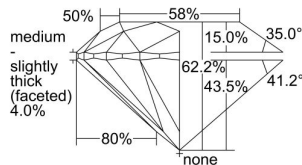

GIA®

FACSIMILE

GIA REPORT

2497684538

Verify this report at GIA.edu

GIA NATURAL DIAMOND DOSSIER®

June 19, 2024
GIA Report Number **2497684538**
Shape and Cutting Style ..... **Round Brilliant**
Measurements ..... **4.45 - 4.47 x 2.78 mm**

GRADING RESULTS

Carat Weight ..... **0.34 carat**
Color Grade ..... **H**
Clarity Grade **VS1**
Cut Grade ..... **Excellent**

ADDITIONAL GRADING INFORMATION

Polish ..... **Excellent**
Symmetry ..... **Excellent**
Fluorescence ..... **None**
Clarity Characteristics..... **Feather, Pinpoint**
Inscription(s): **GIA 2497684538**

PROPORTIONS

Profile to actual proportions

GRADING SCALES

GIA COLOR SCALE	GIA CLARITY SCALE	GIA CUT SCALE	
D	FLAWLESS	EXCELLENT	
E	INTERNALLY FLAWLESS		
F		VVS₁	VERY GOOD
G	VVS₂		
H	VS₁	GOOD	
I	VS₂		
J	SI₁	FAIR	
K	SI₂		
L	I₁	POOR	
M	I₂		
N	I₃		
O			
P			
Q			
R			
S			
T			
U			
V			
W			
X			
Y			
Z