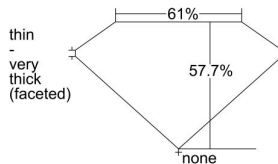

GIA®

FACSIMILE

GIA REPORT

2497688647

Verify this report at GIA.edu

GIA NATURAL DIAMOND DOSSIER®

June 20, 2024
GIA Report Number 2497688647
Shape and Cutting Style ..... Heart Brilliant
Measurements ..... 4.91 x 5.81 x 3.35 mm

GRADING RESULTS

Carat Weight ..... 0.53 carat
Color Grade ..... D
Clarity Grade VS2

ADDITIONAL GRADING INFORMATION

Polish ..... Excellent
Symmetry ..... Excellent
Fluorescence ..... None
Clarity Characteristics ..... Crystal
Inspection(s): GIA 2497688647

PROPORTIONS

Profile not to actual proportions

GRADING SCALES

GIA COLOR SCALE		GIA CLARITY SCALE			
COLORLESS	D	VERY VERY SLIGHTLY INCLUDED	FLAWLESS		
	E		INTERNALLY FLAWLESS		
	F	VERY SLIGHTLY INCLUDED	VVS₁		
	G		VVS₂		
	H		VS₁		
	NEAR COLORLESS	I	SLIGHTLY INCLUDED	VS₂	
		J		SI₁	
		FAINT	K	INCLUDED	SI₂
			L		I₁
			M		I₂
VERT LIGHT	N	LIGHT	I₃		
	O				
	P				
	Q				
	R