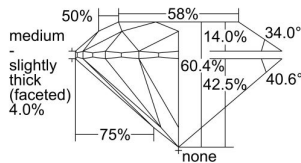

GIA®

FACSIMILE

GIA REPORT 2497689776

Verify this report at GIA.edu

GIA NATURAL DIAMOND DOSSIER®

June 18, 2024
GIA Report Number 2497689776
Shape and Cutting Style ..... Round Brilliant
Measurements ..... 4.34 - 4.35 x 2.62 mm

GRADING RESULTS

Carat Weight ..... 0.30 carat
Color Grade ..... D
Clarity Grade VVS1
Cut Grade ..... Excellent

ADDITIONAL GRADING INFORMATION

Polish ..... Excellent
Symmetry ..... Excellent
Fluorescence ..... Medium Blue
Clarity Characteristics..... Internal Graining, Surface Graining
Inscription(s): GIA 2497689776

PROPORTIONS

Profile to actual proportions

GRADING SCALES

GIA COLOR SCALE	GIA CLARITY SCALE	GIA CUT SCALE	
D	FLAWLESS	EXCELLENT	
E	INTERNALLY FLAWLESS		
F		VVS₁	VERY GOOD
G	VVS₂		
H	VS₁	GOOD	
I	VS₂		
J	SI₁	FAIR	
K	SI₂		
L	I₁	POOR	
M	I₂		
N	I₃		
O			
P			
Q			
R			
S			
T			
U			
V			
W			
X			
Y			
Z