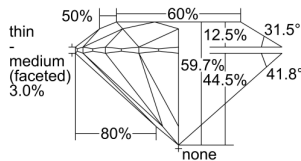

GIA®

FACSIMILE

GIA REPORT 2497690558

Verify this report at GIA.edu

GIA NATURAL DIAMOND DOSSIER®

June 18, 2024
GIA Report Number 2497690558
Shape and Cutting Style ..... Round Brilliant
Measurements ..... 4.54 - 4.56 x 2.72 mm

GRADING RESULTS

Carat Weight ..... 0.33 carat
Color Grade ..... G
Clarity Grade VS1
Cut Grade ..... Excellent

ADDITIONAL GRADING INFORMATION

Polish ..... Excellent
Symmetry ..... Excellent
Fluorescence ..... None
Clarity Characteristics ..... Crystal, Needle, Pinpoint
Inspection(s): GIA 2497690558

PROPORTIONS

Profile to actual proportions