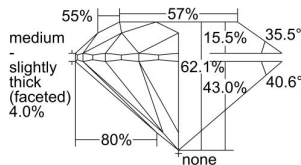

GIA®

FACSIMILE

GIA REPORT 2497691099

Verify this report at GIA.edu

GIA NATURAL DIAMOND DOSSIER®

June 18, 2024
GIA Report Number 2497691099
Shape and Cutting Style ..... Round Brilliant
Measurements ..... 4.44 - 4.46 x 2.77 mm

GRADING RESULTS

Carat Weight ..... 0.34 carat
Color Grade ..... F
Clarity Grade S11
Cut Grade ..... Excellent

ADDITIONAL GRADING INFORMATION

Polish ..... Excellent
Symmetry ..... Excellent
Fluorescence ..... None
Clarity Characteristics ..... Crystal
Inscription(s): GIA 2497691099

PROPORTIONS

Profile to actual proportions