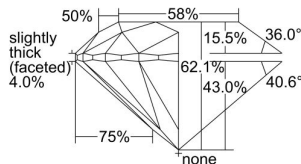

GIA®

FACSIMILE

GIA REPORT 2497692481

Verify this report at GIA.edu

GIA NATURAL DIAMOND DOSSIER®

June 19, 2024
GIA Report Number 2497692481
Shape and Cutting Style ..... Round Brilliant
Measurements ..... 5.14 - 5.17 x 3.20 mm

GRADING RESULTS

Carat Weight ..... 0.53 carat
Color Grade ..... H
Clarity Grade S11
Cut Grade ..... Excellent

ADDITIONAL GRADING INFORMATION

Polish ..... Excellent
Symmetry ..... Excellent
Fluorescence ..... None
Clarity Characteristics ..... Crystal
Inscription(s): GIA 2497692481

PROPORTIONS

Profile to actual proportions

GRADING SCALES

GIA COLOR SCALE	GIA CLARITY SCALE	GIA CUT SCALE	
D	FLAWLESS	EXCELLENT	
E	INTERNALLY FLAWLESS		
F		VVS₁	VERY GOOD
G	VVS₂		
H	VS₁	GOOD	
I	VS₂		
J	S1₁	FAIR	
K	S1₂		
L	I₁	POOR	
M	I₂		
N	I₃		
O			
P			
Q			
R			
S			
T			
U			
V			
W			
X			
Y			
Z