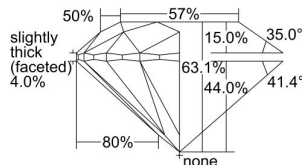

GIA®

FACSIMILE

GIA REPORT 2497703062

Verify this report at GIA.edu

GIA NATURAL DIAMOND DOSSIER®

June 20, 2024
GIA Report Number 2497703062
Shape and Cutting Style ..... Round Brilliant
Measurements ..... 5.87 - 5.91 x 3.72 mm

GRADING RESULTS

Carat Weight ..... 0.80 carat
Color Grade ..... D
Clarity Grade VS1
Cut Grade ..... Excellent

ADDITIONAL GRADING INFORMATION

Polish ..... Excellent
Symmetry ..... Excellent
Fluorescence ..... Faint
Clarity Characteristics ..... Crystal, Indented Natural
Inscription(s): GIA 2497703062

PROPORTIONS

Profile to actual proportions

GRADING SCALES

GIA COLOR SCALE	GIA CLARITY SCALE	GIA CUT SCALE	
D	FLAWLESS	EXCELLENT	
E	INTERNALLY FLAWLESS		
F		VVS₁	VERY GOOD
G	VVS₂		
H	VS₁	GOOD	
I	VS₂		
J	SI₁	FAIR	
K	SI₂		
L	I₁	POOR	
M	I₂		
N	I₃		
O			
P			
Q			
R			
S			
T			
U			
V			
W			
X			
Y			
Z