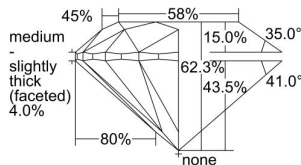

GIA®

FACSIMILE

GIA REPORT 2497705647

Verify this report at GIA.edu

GIA NATURAL DIAMOND DOSSIER®

June 21, 2024
GIA Report Number **2497705647**
Shape and Cutting Style ..... **Round Brilliant**
Measurements ..... **4.42 - 4.45 x 2.76 mm**

GRADING RESULTS

Carat Weight ..... **0.33 carat**
Color Grade ..... **D**
Clarity Grade **VS1**
Cut Grade ..... **Excellent**

ADDITIONAL GRADING INFORMATION

Polish ..... **Excellent**
Symmetry ..... **Excellent**
Fluorescence ..... **None**
Clarity Characteristics..... **Crystal, Needle, Pinpoint**
Inscription(s): **GIA 2497705647**

PROPORTIONS

Profile to actual proportions

GRADING SCALES

GIA COLOR SCALE	GIA CLARITY SCALE	GIA CUT SCALE
D	FLAWLESS	EXCELLENT
E	FLAWLESS	
F	INTERNALLY FLAWLESS	VERY GOOD
G	FLAWLESS	
H	VVS₁	GOOD
I	VVS₂	
J	VS₁	FAIR
K	VS₂	
L	SI₁	POOR
M	SI₂	
N	I₁	
O	I₂	
P	I₃