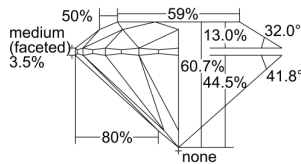

GIA®

FACSIMILE

GIA REPORT 2497709751

Verify this report at GIA.edu

GIA NATURAL DIAMOND DOSSIER®

June 20, 2024
GIA Report Number 2497709751
Shape and Cutting Style ..... Round Brilliant
Measurements ..... 4.41 - 4.43 x 2.69 mm

GRADING RESULTS

Carat Weight ..... 0.31 carat
Color Grade ..... D
Clarity Grade S11
Cut Grade ..... Excellent

ADDITIONAL GRADING INFORMATION

Polish ..... Excellent
Symmetry ..... Excellent
Fluorescence ..... None
Clarity Characteristics ..... Crystal
Inscription(s): GIA 2497709751

PROPORTIONS

Profile to actual proportions

GRADING SCALES

GIA COLOR SCALE	GIA CLARITY SCALE	GIA CUT SCALE	
D	FLAWLESS	EXCELLENT	
E	INTERNALLY FLAWLESS		
F		VVS₁	VERY GOOD
G	VVS₂		
H	VS₁	GOOD	
I	VS₂		
J	S1₁	FAIR	
K	S1₂		
L	I₁	POOR	
M	I₂		
N	I₃		
O			
P			
Q			
R			
S			
T			
U			
V			
W			
X			
Y			
Z