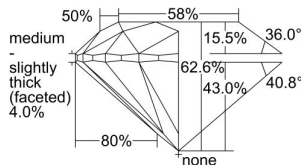

GIA®

FACSIMILE

GIA REPORT 2497712292

Verify this report at GIA.edu

GIA NATURAL DIAMOND DOSSIER®

June 21, 2024
GIA Report Number 2497712292
Shape and Cutting Style ..... Round Brilliant
Measurements ..... 5.03 - 5.06 x 3.16 mm

GRADING RESULTS

Carat Weight ..... 0.50 carat
Color Grade ..... F
Clarity Grade VS1
Cut Grade ..... Excellent

ADDITIONAL GRADING INFORMATION

Polish ..... Excellent
Symmetry ..... Excellent
Fluorescence ..... None
Clarity Characteristics ..... Cloud
Inscription(s): GIA 2497712292

PROPORTIONS

Profile to actual proportions

GRADING SCALES

GIA COLOR SCALE	GIA CLARITY SCALE	GIA CUT SCALE	
D	FLAWLESS	EXCELLENT	
E	INTERNALLY FLAWLESS		
F		VVS₁	VERY GOOD
G	VVS₂		
H	VS₁	GOOD	
I	VS₂		
J	SI₁	FAIR	
K	SI₂		
L	I₁	POOR	
M	I₂		
N	I₃		
O			
P			
Q			
R			
S			
T			
U			
V			
W			
X			
Y			
Z