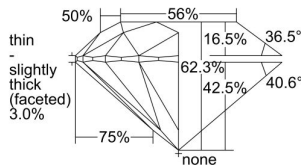

GIA®

FACSIMILE

GIA REPORT 2497712407

Verify this report at GIA.edu

GIA NATURAL DIAMOND DOSSIER®

June 21, 2024
GIA Report Number 2497712407
Shape and Cutting Style ..... Round Brilliant
Measurements ..... 5.31 - 5.34 x 3.32 mm

GRADING RESULTS

Carat Weight ..... 0.58 carat
Color Grade ..... G
Clarity Grade VS1
Cut Grade ..... Excellent

ADDITIONAL GRADING INFORMATION

Polish ..... Excellent
Symmetry ..... Excellent
Fluorescence ..... None
Clarity Characteristics ..... Cloud
Inscription(s): GIA 2497712407

PROPORTIONS

Profile to actual proportions